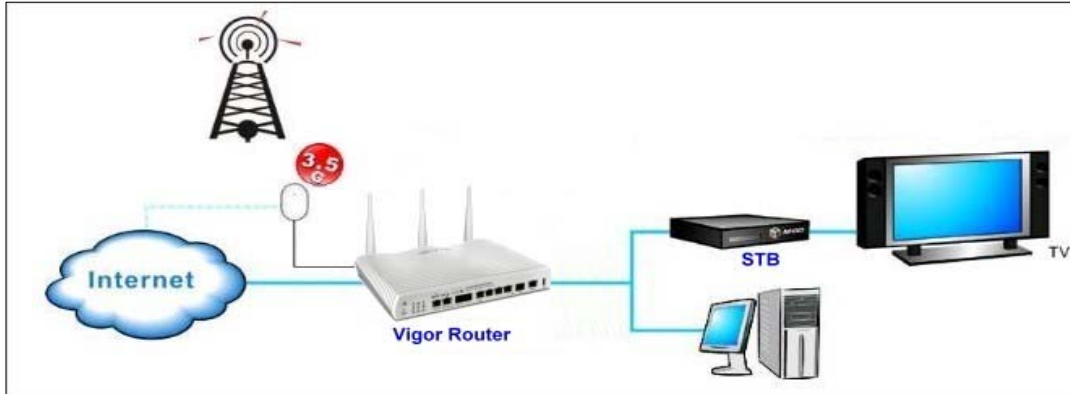

Mandy other standard 3.5G modems / mobiles will also work; please download latest Firmware for your Vigor router.

Note: If your 3.5G modem is not in the compatible list, please check if the router firmware version is the latest version or not. If not, please download and install the newest one.